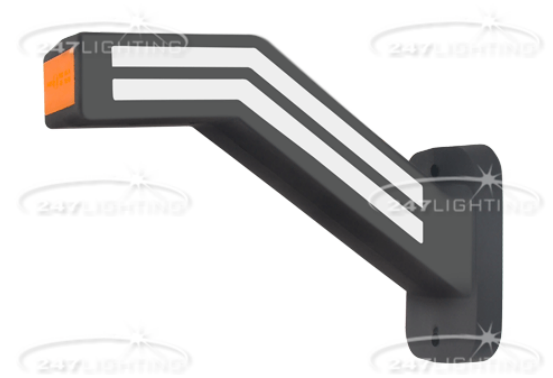

CA 6192V

LED Stalk Lamp | Right

Volt 10-30 Volts

Watts Front Position: 2.5W | Rear Position: 4.5W | Side Marker: 1W | Indicator: 15.6W

Functions Front & Rear | Indicator | Side Marker Function

ECE Reg Reg 6 | 7 | 10 | 91

IP Rating IP67 Rated

Lens Material Polycarbonate Lens

Base Material EPDM Body

Mount Vertical Mount

Cable 350mm Cable

Dimensions 185*146*52mm

Operating Temperature -45C to +60C

SIZE / Dimensions